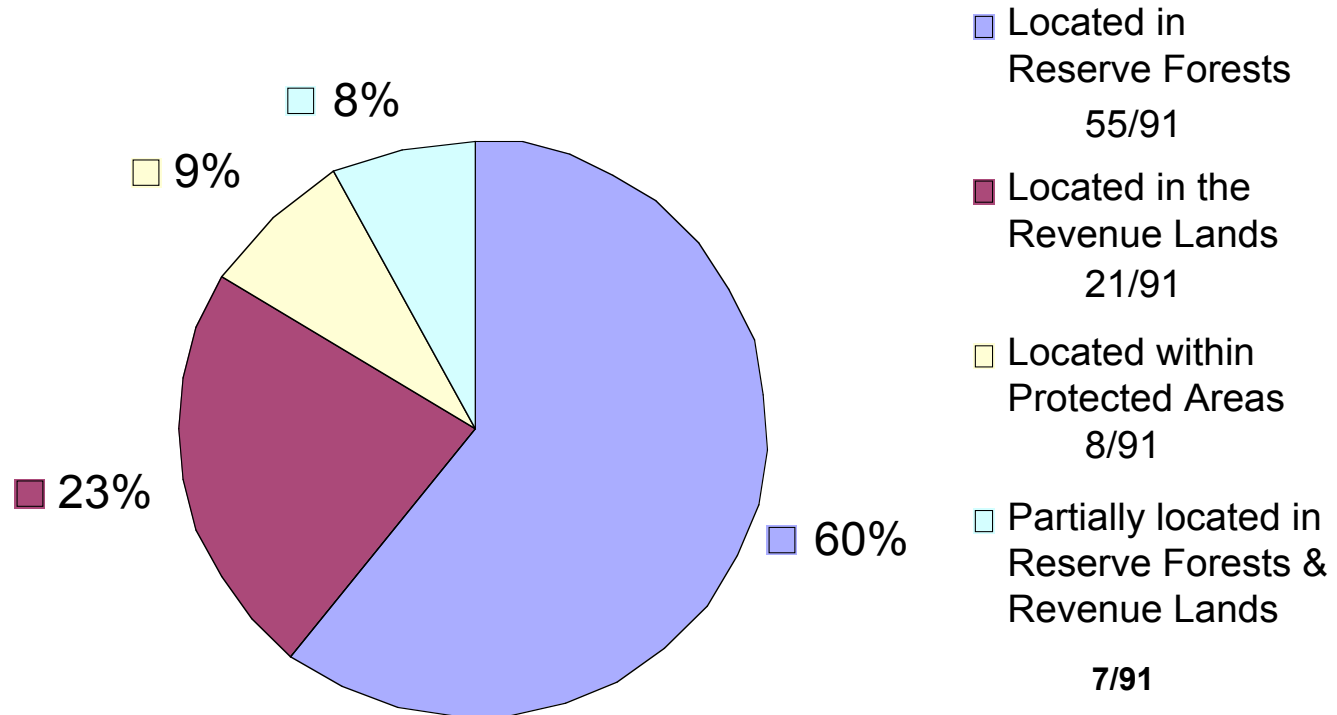

LOCATION OF MUDUVAN SETTLEMENTS IN IDUKKI DISTRICT, KERALA

COMPOSITION OF MUDUVAN SETTLEMENTS IN IDUKKI DISTRICT, KERALA

CASH CROP CULTIVATION IN MUDUVAN SETTLEMENTS

■ Cardamom Cultivation 51/91

■ Lemon Grass oil Distillation 21/91