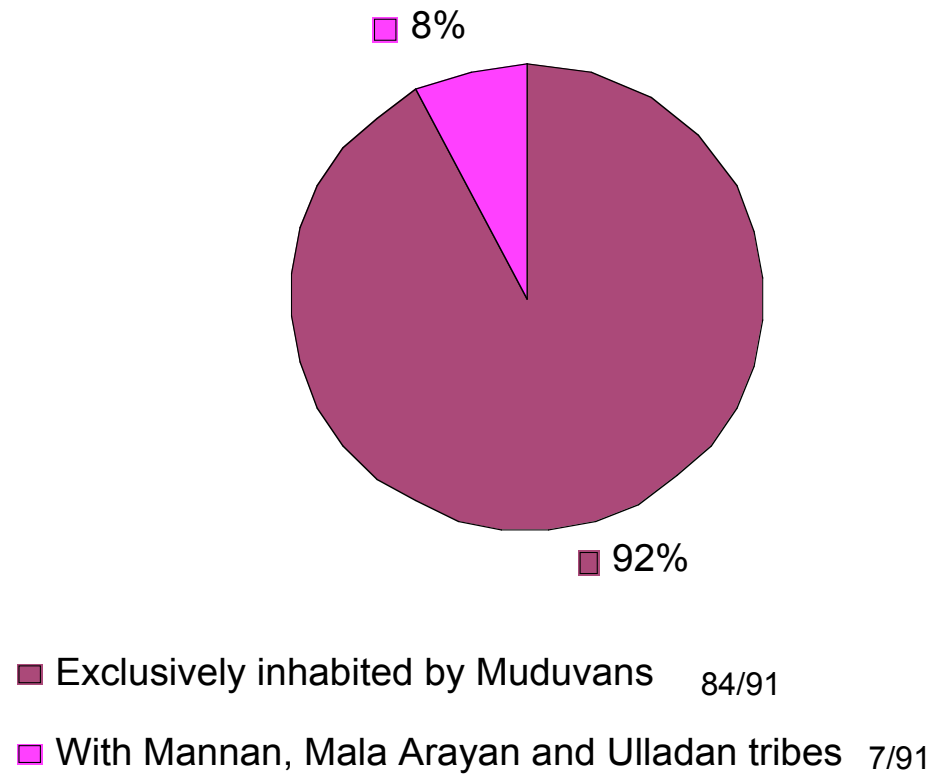

LOCATION OF MUDUVAN SETTLEMENTS IN IDUKKI DISTRICT, KERALA

COMPOSITION OF MUDUVAN SETTLEMENTS IN IDUKKI DISTRICT, KERALA

CASH CROP CULTIVATION IN MUDUVAN SETTLEMENTS

■ Cardamom Cultivation 51/91

■ Lemon Grass oil Distillation 21/91